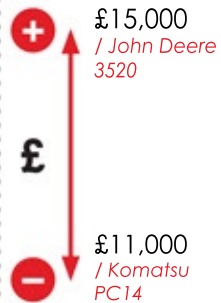

RECOVERY HIGHLIGHTS

A Mercedes B200 was stolen without keys from Essex. It was located in 4 hours with 3 other stolen vehicles.

A Yamaha R6 motorcycle was stolen without keys from London. The bike was found on the same day in a lock up garage with 1 other stolen motorcycle.

TOTALS FOR FEBRUARY

44

TRACKER RECOVERIES

OTHER STOLEN VEHICLES RECOVERED

NUMBER OF ARRESTS

NUMBER STOLEN WITH KEYS

TOTAL VALUE RECOVERED

£551,500

CARS

PLANT

MOTORBIKES

CARAVANS

CUMULATIVE TOTALS

BREAKDOWN OF VEHICLE VALUES