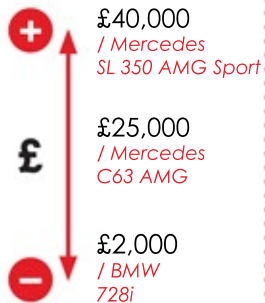

RECOVERY HIGHLIGHTS

A Mercedes B200 was stolen without keys from Essex. It was located in 4 hours with 3 other stolen vehicles.

A Yamaha R6 motorcycle was stolen without keys from London. The bike was found on the same day in a lock up garage with 1 other stolen motorcycle.

TOTALS FOR FEBRUARY

44

TRACKER RECOVERIES

OTHER STOLEN VEHICLES RECOVERED

NUMBER OF ARRESTS

NUMBER STOLEN WITH KEYS

TOTAL VALUE RECOVERED

£551,500

CARS

PLANT

MOTORBIKES

CARAVANS

CUMULATIVE TOTALS

BREAKDOWN OF VEHICLE VALUES